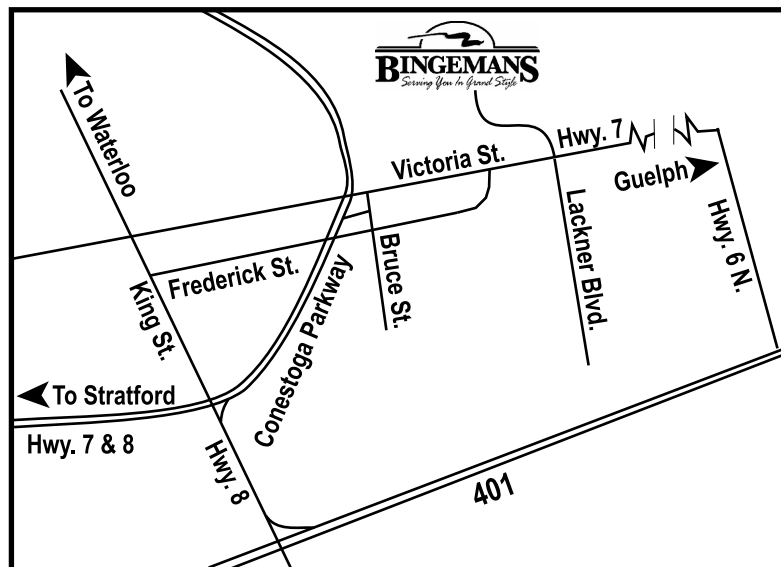

CONFERENCE & RECREATION CENTRE
425 Bingeman Centre Dr. (off Hwy. 7)
Kitchener, Ontario

Directions from London:

Hwy. 401 East till Hwy. 8 West. Follow to Hwy. 7 East/86 North exit. Take right ramp. Continue till Hwy. 7 East cutoff. At lights, turn left then right onto Victoria Street. Follow Victoria St. to Lackner (lights) and turn left.

Directions from Toronto:

Hwy. 401 West till Hwy. 6 North. Follow Hwy. 6 North till end (Hwy.7). Turn left. Hwy. 7 becomes Victoria Street as you enter Kitchener. Take Victoria Street to Lackner (lights). Turn right.

From either direction, once off 401, approximately 20 minutes.